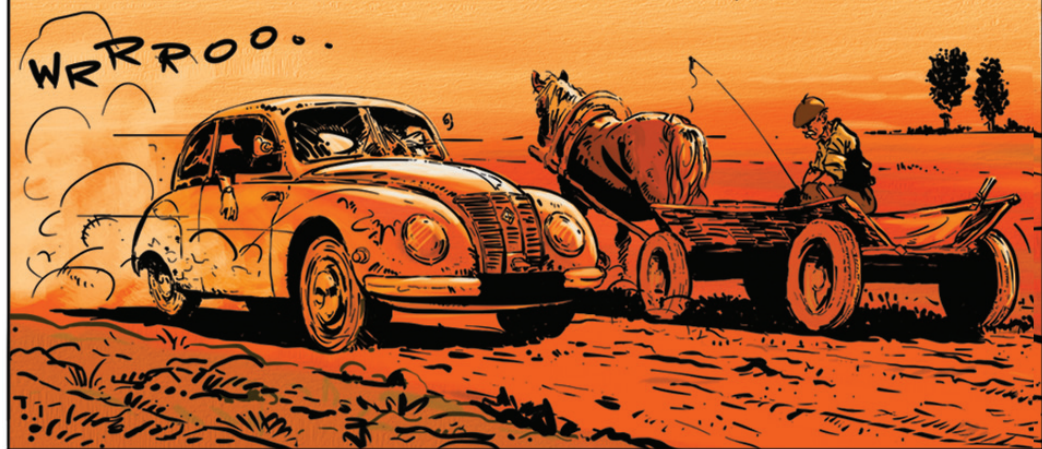

NA UROCZYSKO, GDZIE ARCHEOLOGOWIE MIELI
ROZKOPAĆ PRASTARY PRASŁOWIAŃSKI KURHAN,
ZABRAŁ MNIE NEMSTA SWOJĄ NOWIUTKĄ „IFA”
W SŁONECZNE, UPALNE POPOŁUDNIE.